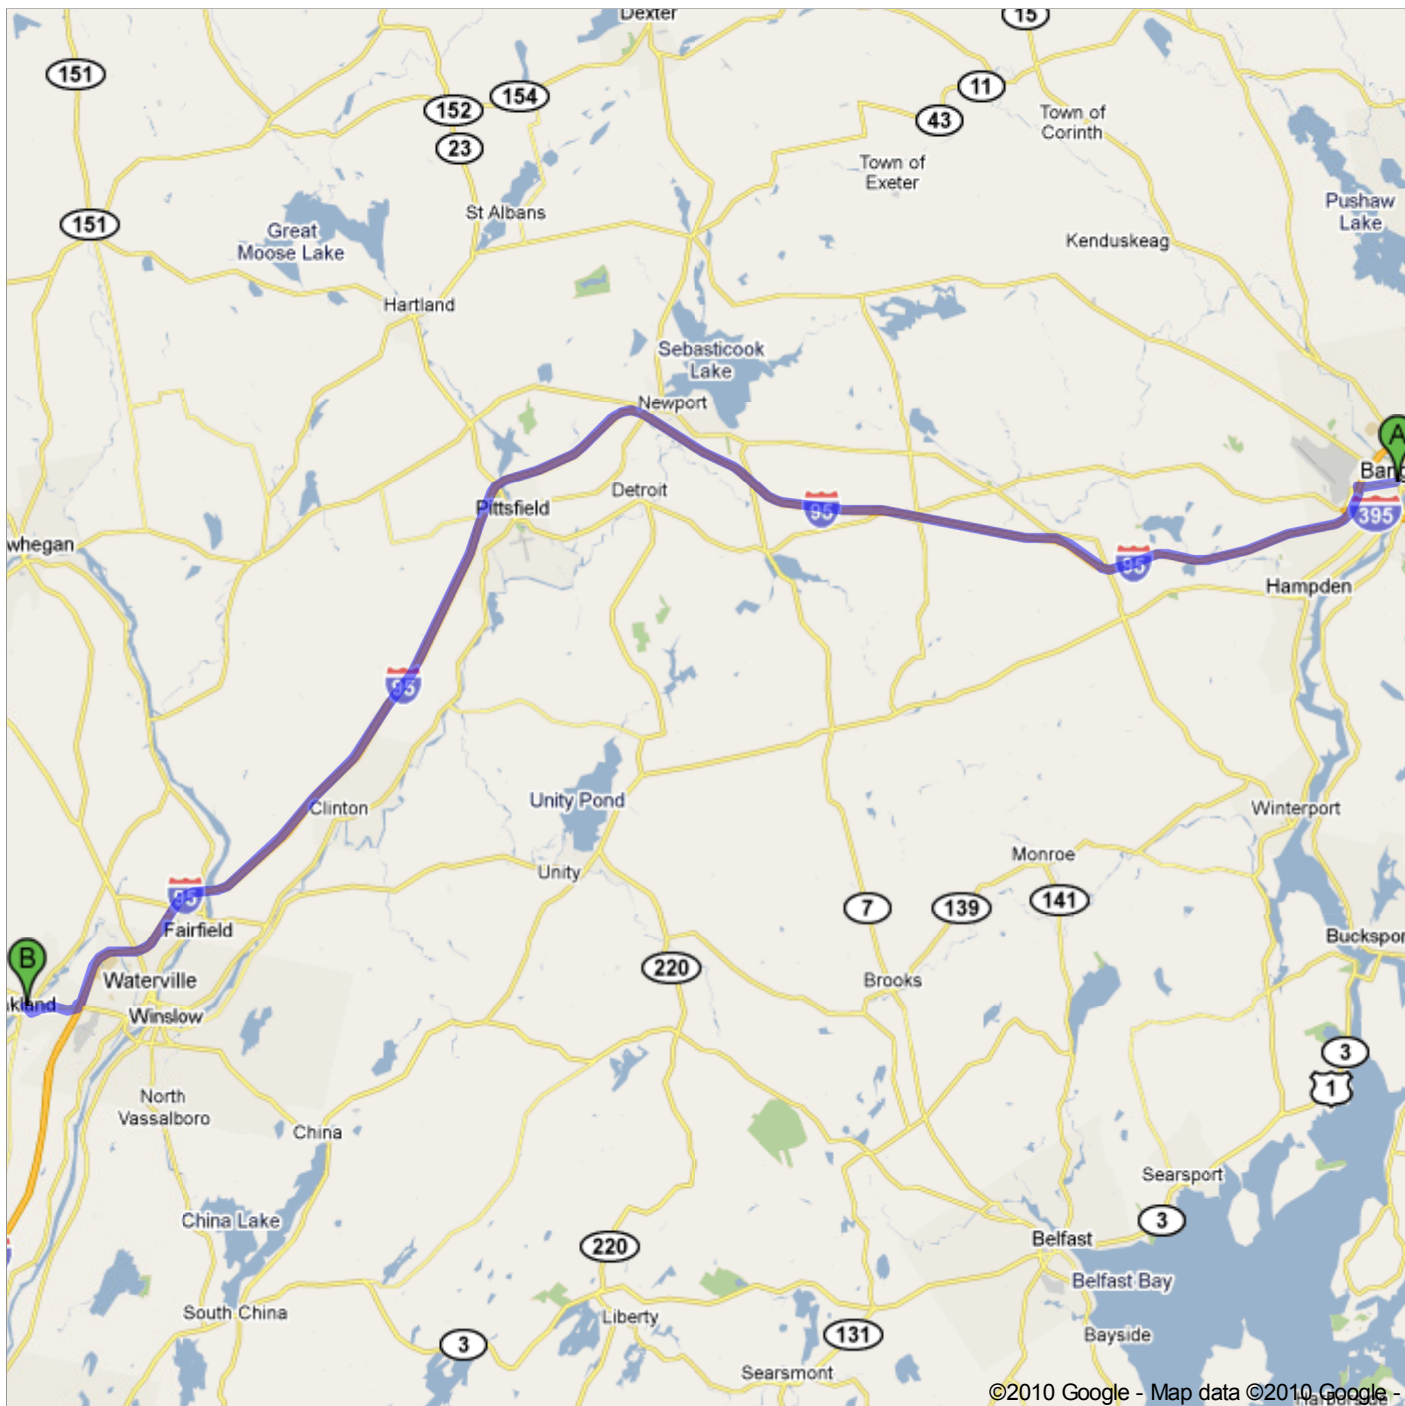

Directions to 22 W School St, Oakland, ME 04963
59.5 mi – about 1 hour 0 mins

Save trees. Go green!
Download Google Maps on your phone at google.com/gmm

 Bangor, ME

1. Head **west** on **Hammond St** toward **5th St** go 1.2 mi
total 1.2 mi
About 2 mins

 2. Take the ramp onto **I-95 S/ME-15 S** go 56.0 mi
total 57.2 mi
Continue to follow I-95 S
About 52 mins

 3. Take exit **127** for **ME-11/ME-137** toward **Waterville/Oakland** go 0.3 mi
total 57.5 mi

 4. Turn **right** at **ME-11 S/ME-137 W/Kennedy Memorial Dr** go 1.4 mi
total 58.9 mi
About 3 mins

 5. Turn **left** at **S Alpine St** go 0.4 mi
total 59.2 mi
About 2 mins

 6. Take the 1st **right** onto **E School St** go 0.3 mi
total 59.5 mi
Destination will be on the left
About 1 min