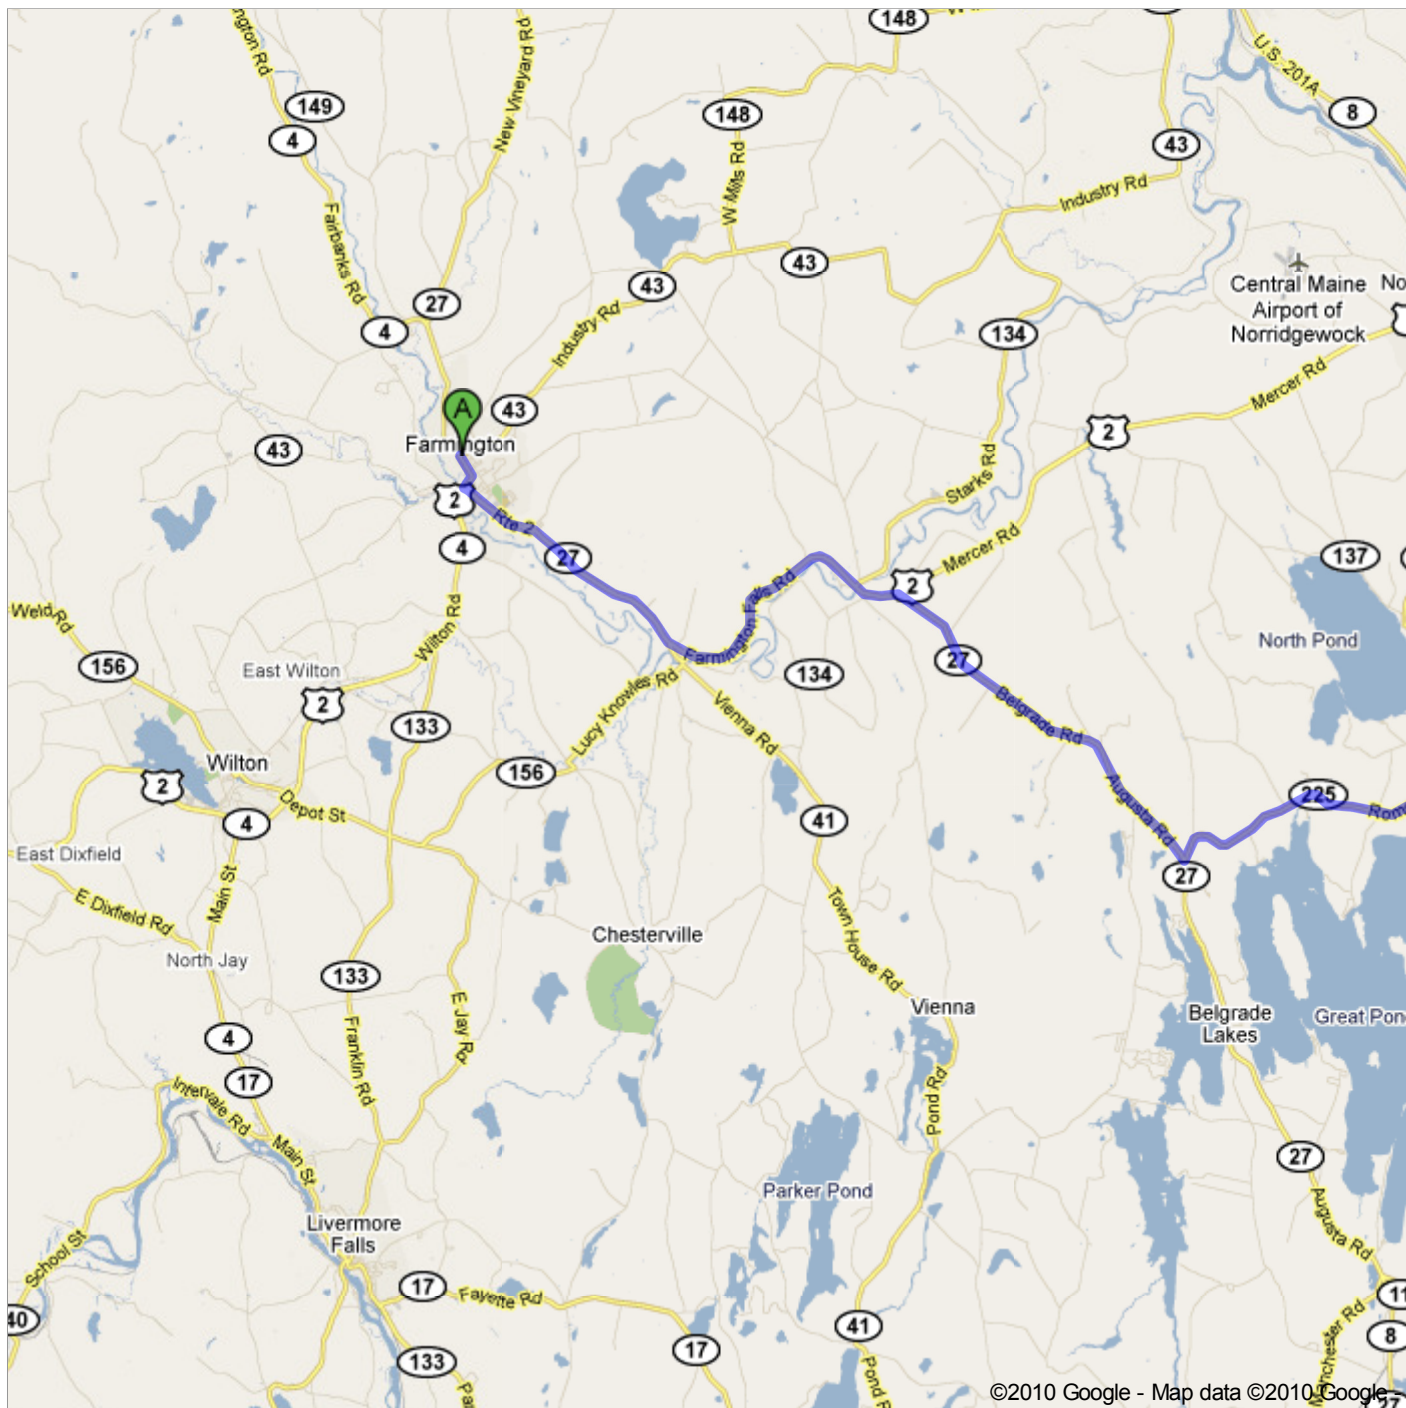

Directions to 22 W School St, Oakland, ME 04963
29.4 mi – about 42 mins

Save trees. Go green!
Download Google Maps on your phone at google.com/gmm

©2010 Google - Map data ©2010 Google

 Farmington, ME

- | | | |
|---|--|----------------------------|
| | 1. Head west on Broadway toward Main St | go 26 ft
total 26 ft |
|  | 2. Take the 1st left onto Main St
About 2 mins | go 0.4 mi
total 0.4 mi |
|  | 3. Take the 2nd right to stay on Main St | go 0.2 mi
total 0.7 mi |
|  | 4. Turn left at Hill St
About 1 min | go 410 ft
total 0.7 mi |
|  | 5. Continue onto ME-27 S/US-2 E/Farmington Falls Rd/Rte 2
Continue to follow ME-27 S/US-2 E
About 12 mins | go 9.5 mi
total 10.2 mi |
|  | 6. Turn right at ME-27 S/Belgrade Rd/Mile Hill Rd
Continue to follow ME-27 S
About 8 mins | go 6.8 mi
total 17.1 mi |
|  | 7. Turn left at ME-225 E/Rome Rd
About 5 mins | go 2.8 mi
total 19.9 mi |
|  | 8. Turn right to stay on ME-225 E/Rome Rd
About 4 mins | go 2.8 mi
total 22.7 mi |
|  | 9. Turn right at ME-137 E/ME-8 S/Village Rd | go 0.1 mi
total 22.8 mi |
|  | 10. Slight left at ME-137 E/Smithfield Rd
Continue to follow ME-137 E
About 8 mins | go 6.2 mi
total 29.0 mi |
|  | 11. Turn right at Oak St | go 0.2 mi
total 29.2 mi |
|  | 12. Turn left at Church St
About 1 min | go 69 ft
total 29.2 mi |
|  | 13. Turn right at Center St | go 0.2 mi
total 29.4 mi |
|  | 14. Turn left at W School St
Destination will be on the right | go 141 ft
total 29.4 mi |

 22 W School St, Oakland, ME 04963

These directions are for planning purposes only. You may find that construction projects, traffic, weather, or other events may cause conditions to differ from the map results, and you should plan your route accordingly. You must obey all signs or notices regarding your route.