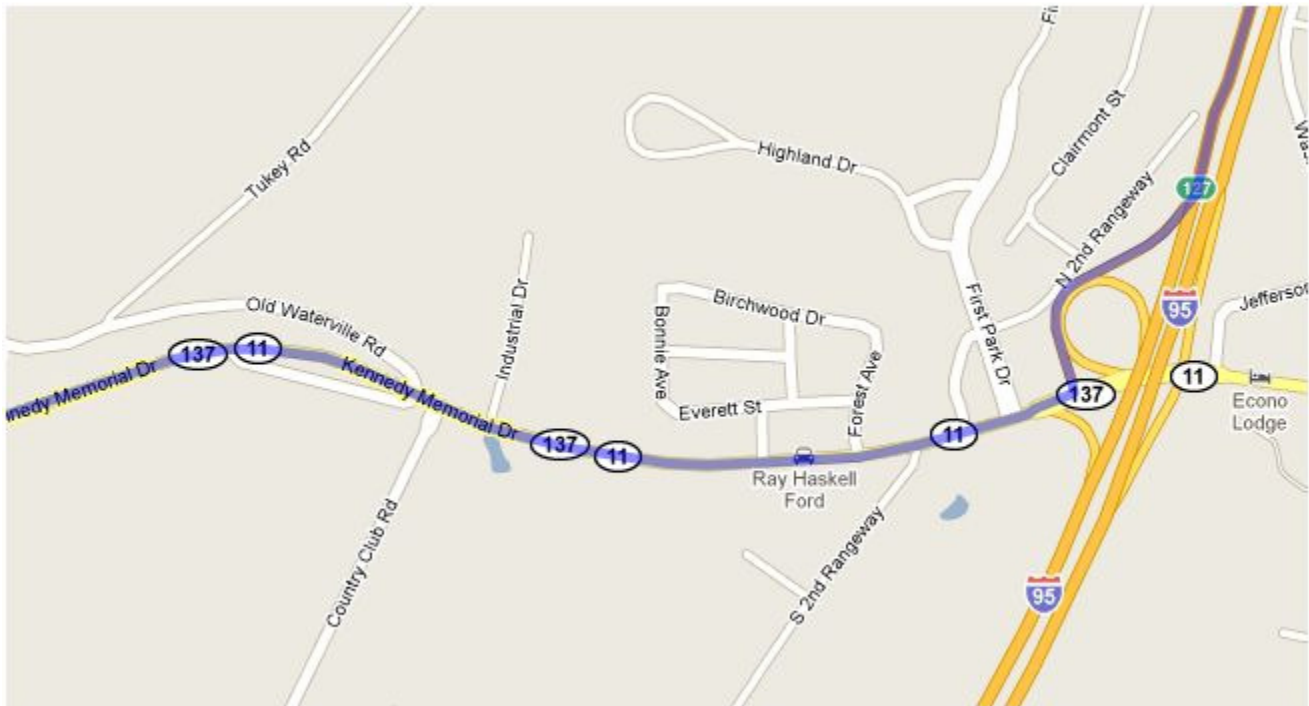

I-95 S Exit 127 (from Bangor)

To 22 W School St from the I-95 S exit ramp (coming from the north: Bangor)

Turn RIGHT off the exit onto Kennedy Memorial Drive (Waterville)