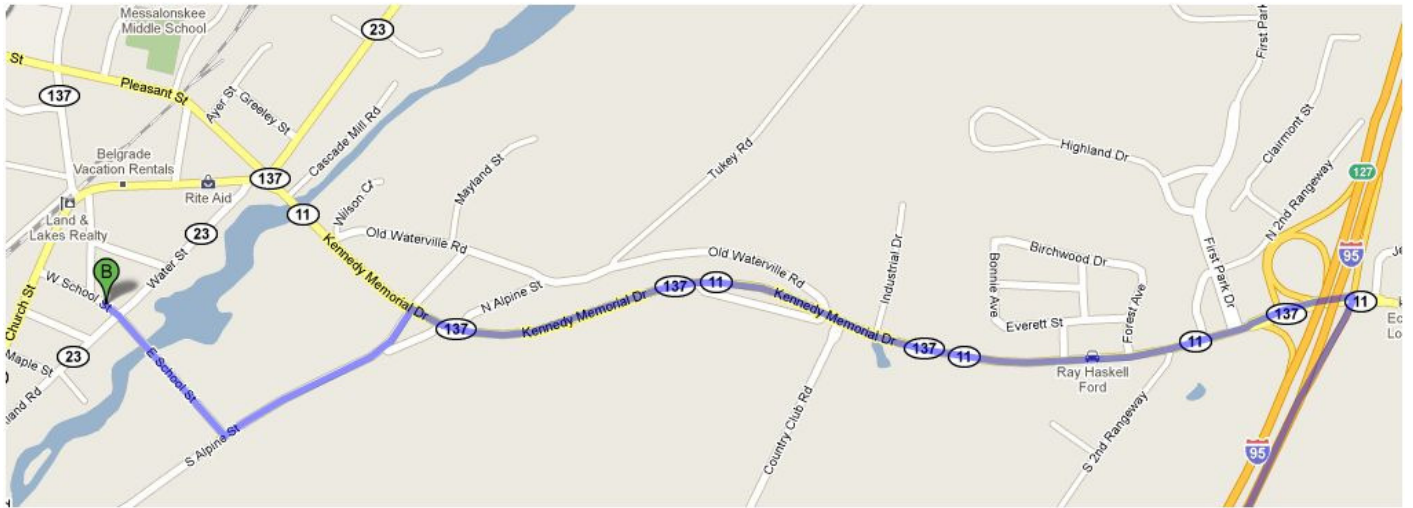

I-95 N Exit 127 (from Portland)

To 22 W School St from the I-95 N exit ramp (coming from the south: Portland, Augusta)

Turn LEFT off the exit onto Kennedy Memorial Drive (Waterville)