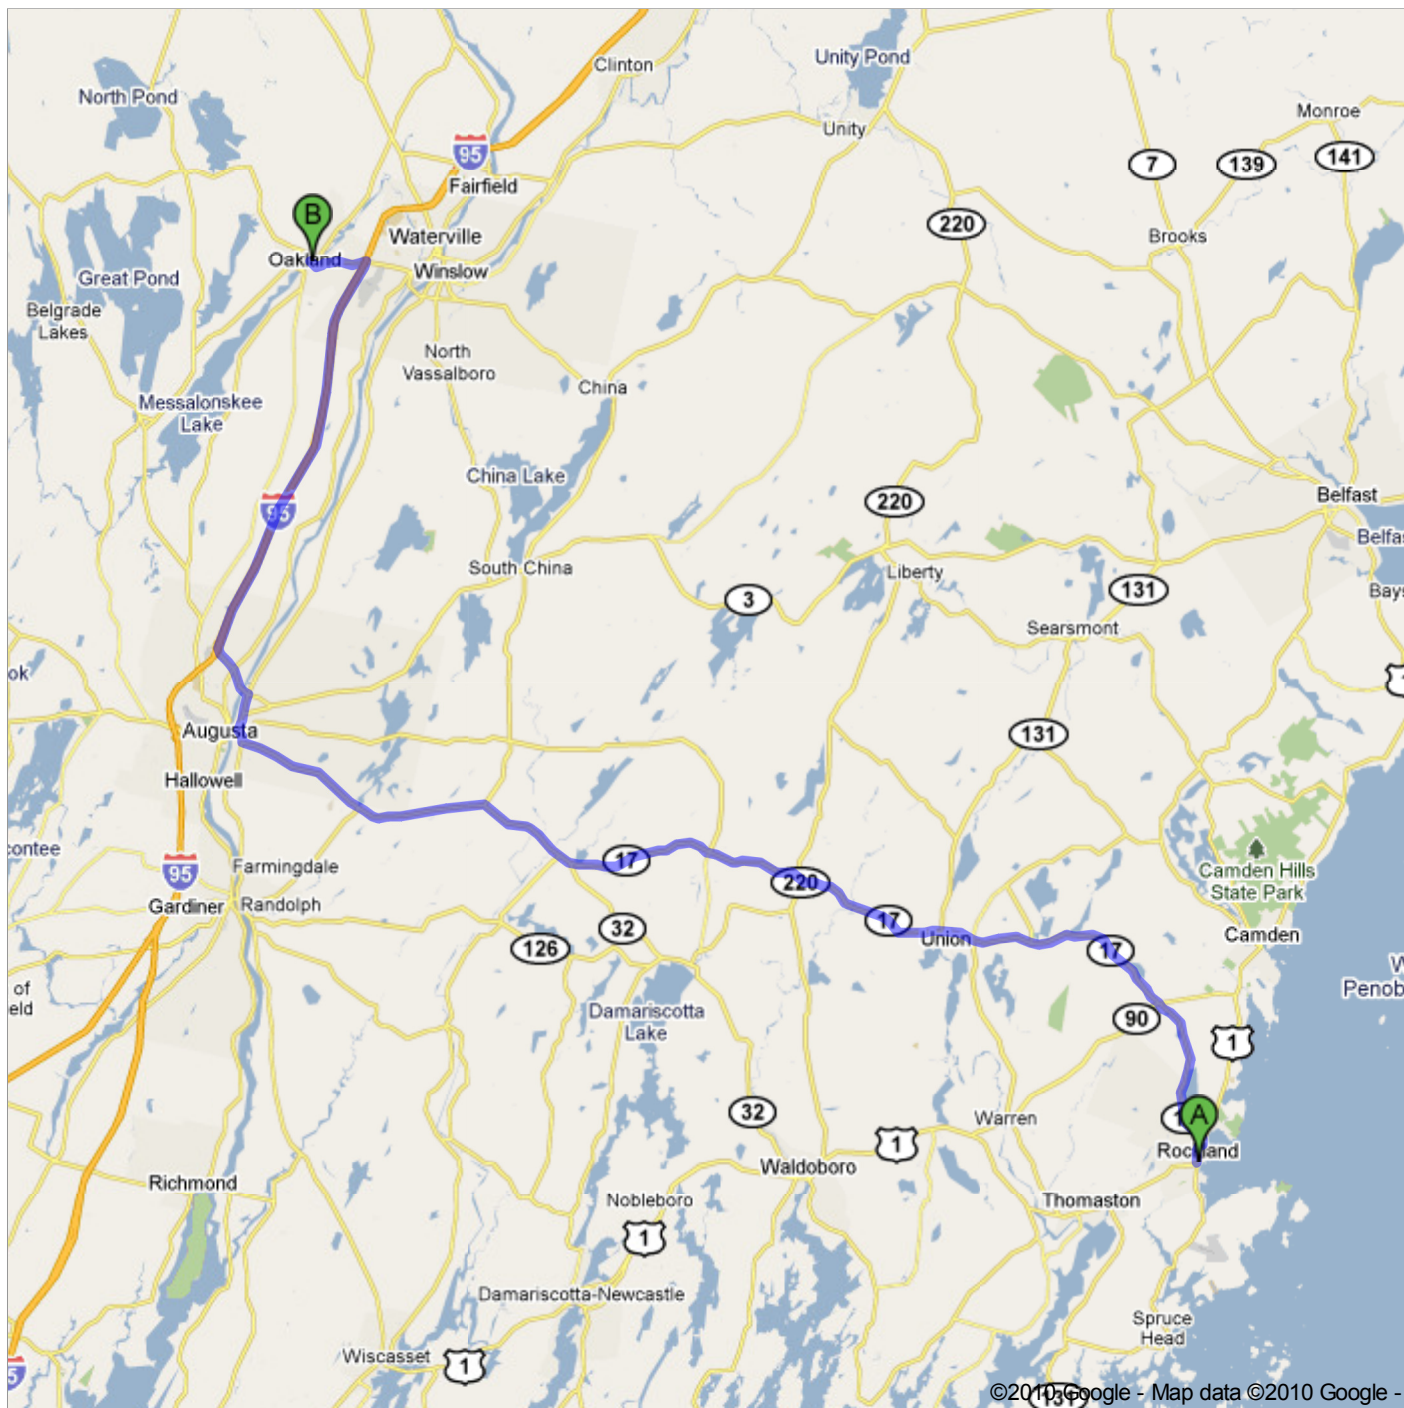

Directions to 22 W School St, Oakland, ME 04963  
61.5 mi – about 1 hour 24 mins

**Save trees. Go green!**  
Download Google Maps on your phone at [google.com/gmm](http://google.com/gmm)

 Rockland, ME

- |   |   |                             |
|---|---|-----------------------------|
|   | 1. Head <b>north</b> on <b>Main St</b> toward <b>Tillson Ave</b><br>About 1 min   | go 0.7 mi<br>total 0.7 mi   |
|   | 2. Continue onto <b>Camden St</b>   | go 0.2 mi<br>total 0.9 mi   |
|    | 3. Turn <b>left</b> at <b>Maverick St/U.S. 1A S</b><br>Continue to follow Maverick St<br>About 2 mins                                 | go 0.8 mi<br>total 1.8 mi   |
|    | 4. Continue onto <b>ME-17 W/Lakeview Dr</b><br>Continue to follow ME-17 W<br>About 52 mins  | go 39.8 mi<br>total 41.5 mi |
|    | 5. Turn <b>right</b> at <b>Stone St</b><br>About 1 min  | go 0.5 mi<br>total 42.0 mi  |
|   | 6. At the traffic circle, take the <b>1st</b> exit onto <b>Bangor St/Memorial Cir</b><br>Continue to follow Bangor St<br>About 3 mins | go 1.2 mi<br>total 43.3 mi  |
|    | 7. Turn <b>left</b> at <b>ME-3 W</b><br>About 4 mins  | go 1.7 mi<br>total 45.0 mi  |
|    | 8. Take the ramp onto <b>I-95 N</b><br>About 14 mins  | go 14.2 mi<br>total 59.2 mi |
|    | 9. Take the exit toward <b>Kennedy Memorial Dr</b>  | go 0.2 mi<br>total 59.4 mi  |
|  | 10. Turn <b>left</b> at <b>Kennedy Memorial Dr</b><br>About 4 mins  | go 1.5 mi<br>total 60.9 mi  |
|  | 11. Turn <b>left</b> at <b>S Alpine St</b><br>About 2 mins  | go 0.4 mi<br>total 61.2 mi  |
|  | 12. Take the 1st <b>right</b> onto <b>E School St</b><br>Destination will be on the left<br>About 1 min                               | go 0.3 mi<br>total 61.5 mi  |