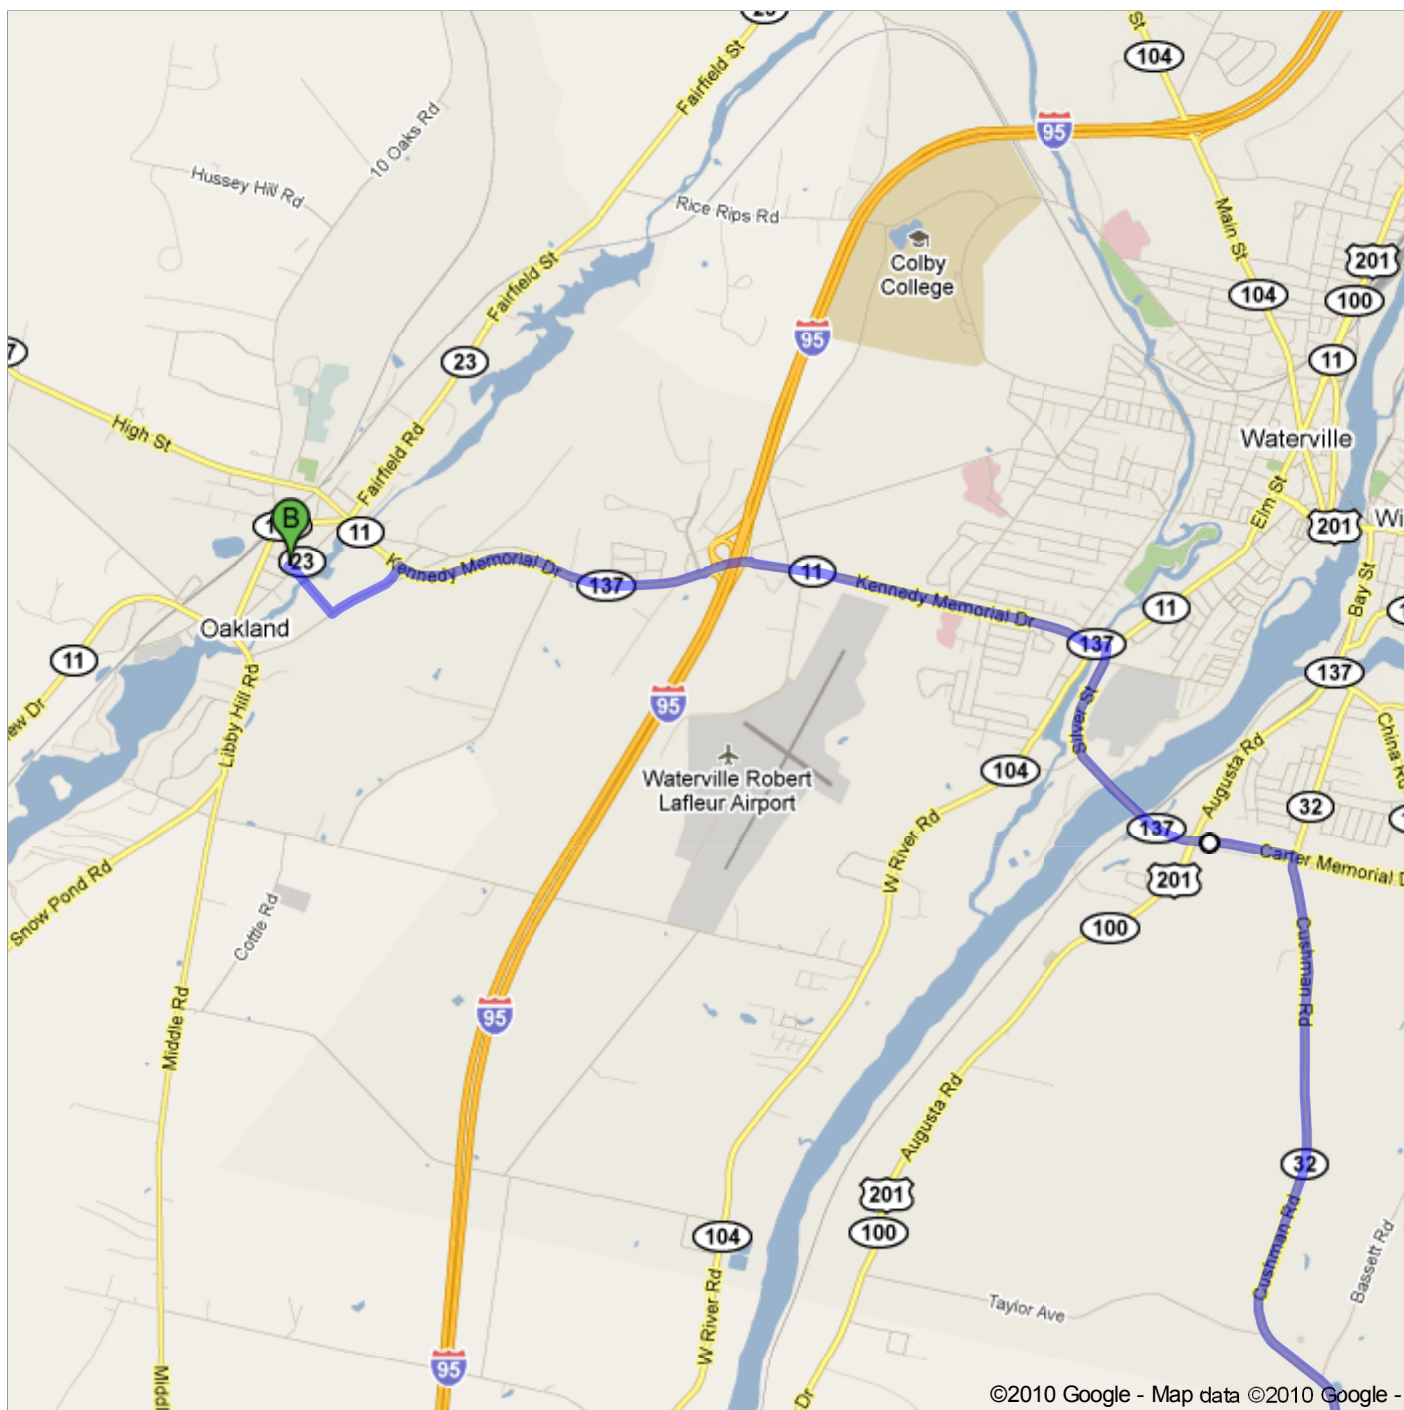

Directions to 22 W School St, Oakland, ME 04963  
57.6 mi – about 1 hour 26 mins

**Save trees. Go green!**  
Download Google Maps on your phone at [google.com/gmm](http://google.com/gmm)

©2010 Google - Map data ©2010 Google -

 Rockland, ME

1. Head **north** on **Main St** toward **Tillson Ave**  
About 1 min go 0.7 mi  
total 0.7 mi
2. Continue onto **Camden St** go 0.2 mi  
total 0.9 mi
-  3. Turn **left** at **Maverick St/U.S. 1A S**  
Continue to follow Maverick St  
About 2 mins go 0.8 mi  
total 1.8 mi
-  4. Continue onto **ME-17 W/Lakeview Dr**  
Continue to follow ME-17 W  
About 28 mins go 22.1 mi  
total 23.8 mi
-  5. Turn **right** at **ME-206**  
About 3 mins go 1.6 mi  
total 25.4 mi
-  6. Continue onto **ME-105 W/W Washington Rd**  
Continue to follow ME-105 W  
About 11 mins go 9.0 mi  
total 34.4 mi
-  7. Turn **right** at **ME-32 N/Ridge Rd**  
Continue to follow ME-32 N  
About 9 mins go 6.1 mi  
total 40.5 mi
-  8. Turn **left** at **ME-3 W/ME-32 N/ME-9 W/US-202 W/US-202 Truck W**  
About 3 mins go 1.2 mi  
total 41.7 mi
-  9. Turn **right** at **ME-32 N/Vassalboro Rd**  
Continue to follow ME-32 N  
About 16 mins go 10.6 mi  
total 52.3 mi
-  10. Turn **left** at **Carter Memorial Dr**  
About 3 mins go 0.9 mi  
total 53.2 mi
11. Continue onto **Silver St**  
About 1 min go 0.6 mi  
total 53.8 mi
12. Continue straight onto **Grove St** go 364 ft  
total 53.9 mi
-  13. Turn **left** at **Kennedy Memorial Dr**  
About 6 mins go 3.1 mi  
total 56.9 mi
-  14. Turn **left** at **S Alpine St**  
About 2 mins go 0.4 mi  
total 57.3 mi
-  15. Take the 1st **right** onto **E School St**  
Destination will be on the left  
About 1 min go 0.3 mi  
total 57.6 mi